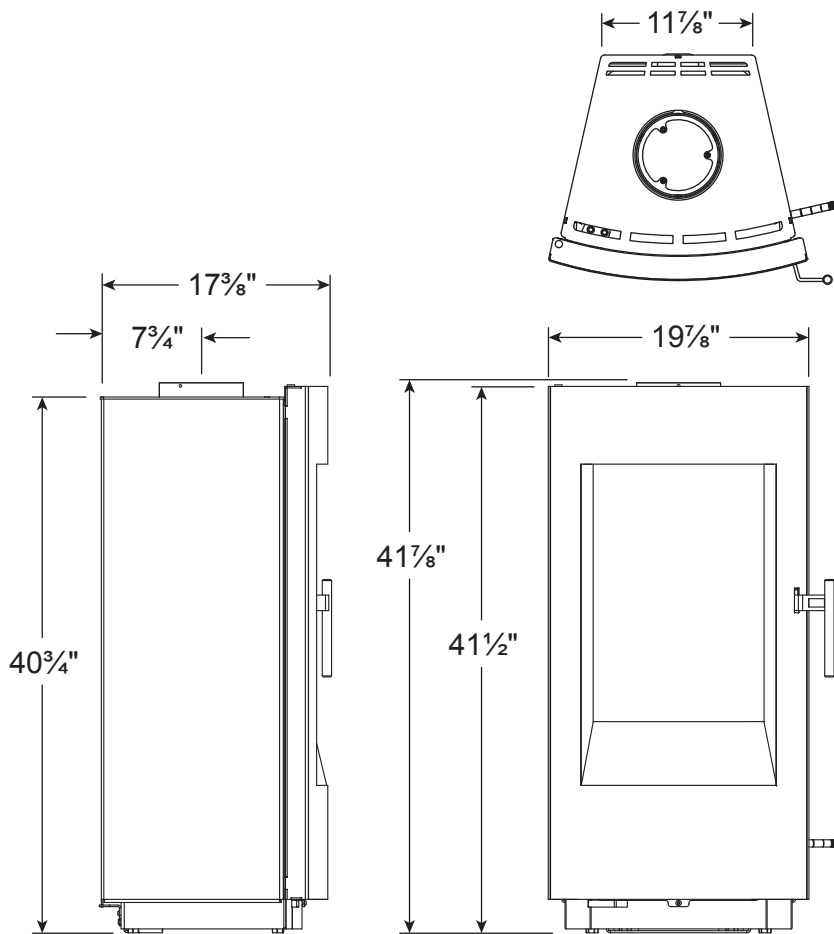

TULA 8190

WOOD

Minimum Hearth Protection
US/Canada:
Ember Protection Only