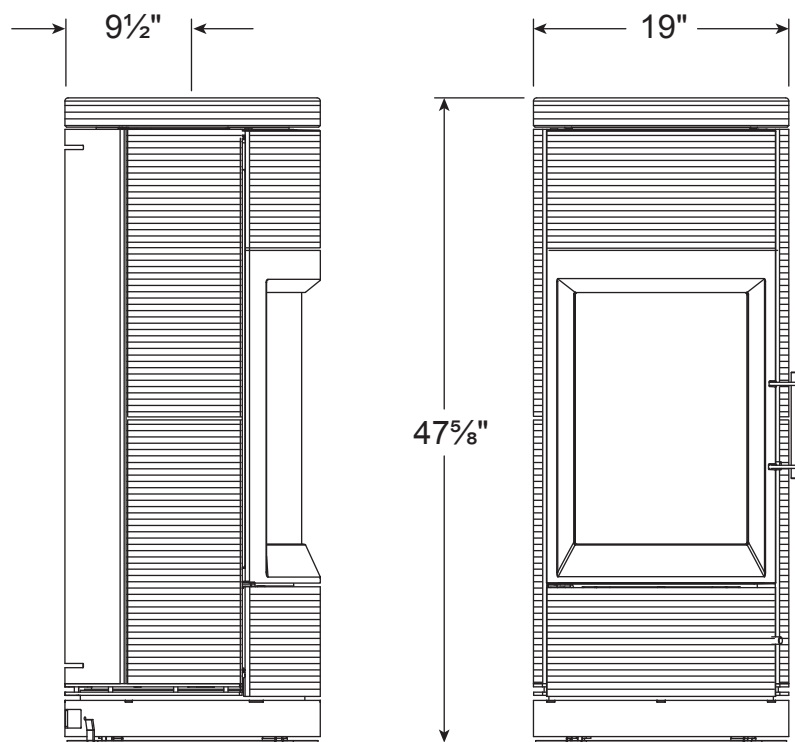

LIMA 8150

WOOD

Minimum Hearth Protection US/Canada: Ember Protection Only