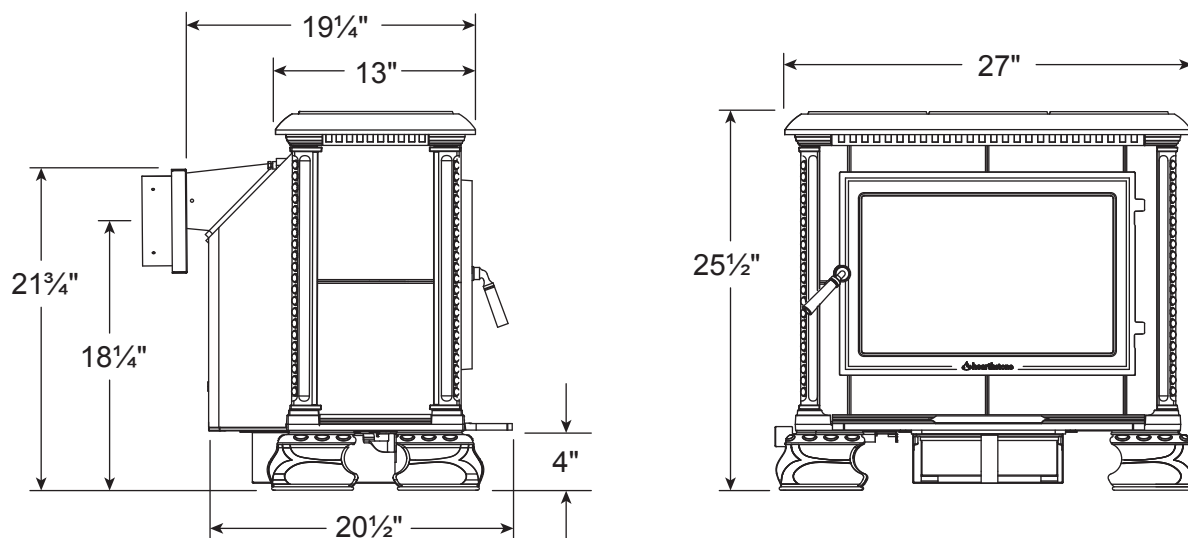

HOMESTEAD HEARTH-MOUNT 8570H WOOD

Minimum Hearth Protection US/Canada:
Thermal Protection: R-value 6.6