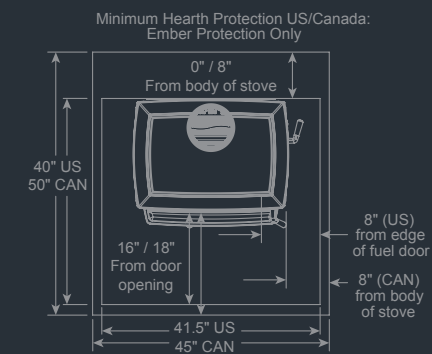

Full view of the fire

The window into the stove is designed to let you see as much fire as possible. Enjoy the heat and the view.

Large firebox

Burn up to 23 inch logs in the soapstone lined firebox. Spend less time splitting wood and more time enjoying it in this 3.1 cubic foot stove.

Dimensions

Hearth Protection

Clearances

Finish Options

Specifications

HHV Efficiency	81%
HeatLife™ Burn Time*	30 hours
EPA Certified	0.7 g/hr
Heats up to.....	2,500 sq ft
Firebox Capacity	3.1 cu ft
BTU.....	Up to 80,000
Maximum Log Length	23"
Flue Diameter	Top - 8"
Weight	550 lbs