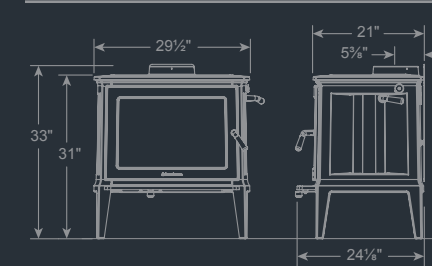

Green Mountain 80 Model 8680

Our largest and most efficient TruHybrid™ wood stove boasts 81% HHV efficiency.

Efficiency
81%
HHV

HeatLife™
30
Hours

EPA Certified
0.7
g/hr

Features

TruHybrid™ Efficiency

Our biggest and most efficient wood stove, the GM80 boasts the highest efficiency available on the market today at 81% HHV.

Full view of the fire

The window into the stove is designed to let you see as much fire as possible. Enjoy the heat and the view.

Large firebox

Burn up to 23 inch logs in the soapstone lined firebox. Spend less time splitting wood and more time enjoying it in this 3.1 cubic foot stove.

Dimensions

Hearth Protection

Clearances

Finish Options

Specifications

HHV Efficiency	81%
HeatLife™ Burn Time*	30 hours
EPA Certified	0.7 g/hr
Heats up to.....	2,500 sq ft
Firebox Capacity	3.1 cu ft
BTU.....	Up to 80,000
Maximum Log Length	23"
Flue Diameter	Top - 8"
Weight	550 lbs