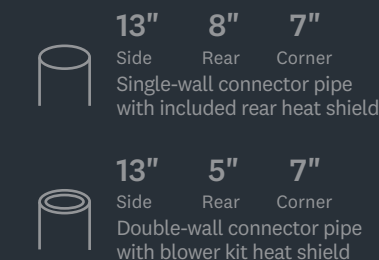

Full view of the fire

The window into the stove is designed to let you see as much fire as possible. Enjoy the heat and the view.

Large firebox

Burn up to 23 inch logs in the soapstone lined firebox. Spend less time splitting wood and more time enjoying it in this 3.1 cubic foot stove.

Dimensions

Hearth Protection

Clearances

Finish Options

Specifications

HHV Efficiency	81%
HeatLife™ Burn Time*	30 hours
EPA Certified	0.7 g/hr
Heats up to.....	2,500 sq ft
Firebox Capacity	3.1 cu ft
BTU.....	Up to 80,000
Maximum Log Length	23"
Flue Diameter	Top - 8"
Weight	550 lbs