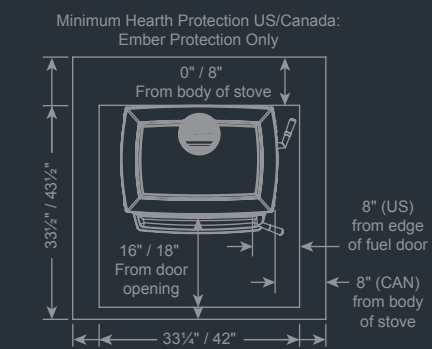

Green Mountain Wood Stoves

GM40

GM60

GM80

Dimensions

Clearances

Hearth Protection

Finish Options

Specifications

HHV Efficiency	79%
HeatLife™ Burn Time*	24 hours
EPA Certified	0.6 g/hr
Heats up to.....	2,000 sq ft
Firebox Capacity	2.0 cu ft
BTU.....	Up to 60,000
Maximum Log Length	18"
Flue Diameter	Top - 6"
Weight	494 lbs