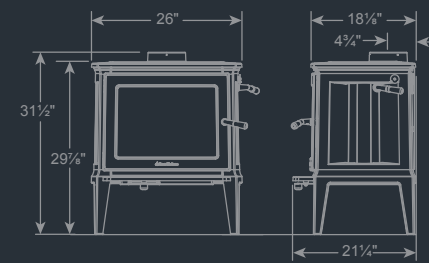

Green Mountain Wood Stoves

GM40

GM60

GM80

Dimensions

Clearances

Hearth Protection

Finish Options

Specifications

HHV Efficiency	79%
HeatLife™ Burn Time*	24 hours
EPA Certified	0.6 g/hr
Heats up to.....	2,000 sq ft
Firebox Capacity	2.0 cu ft
BTU.....	Up to 60,000
Maximum Log Length	18"
Flue Diameter	Top - 6"
Weight	494 lbs