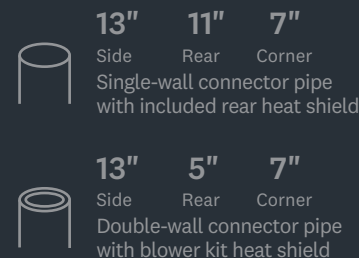

Green Mountain 60 Model 8660

Keep your home cozy all night long with great efficiency.

 **Efficiency**
79%
HHV

 **HeatLife™**
24
Hours

 **EPA Certified**
0.6
g/hr

Features

A Stove With A View

The clean yet traditional style of the GM40 frames a wide view into the fire. Enjoy the dancing flames of the clean-burning fire.

Green Mountain Wood Stoves

GM40

GM60

GM80

Dimensions

Clearances

Hearth Protection

Finish Options

Specifications

HHV Efficiency	79%
HeatLife™ Burn Time*	24 hours
EPA Certified	0.6 g/hr
Heats up to.....	2,000 sq ft
Firebox Capacity	2.0 cu ft
BTU.....	Up to 60,000
Maximum Log Length	18"
Flue Diameter	Top - 6"
Weight	494 lbs