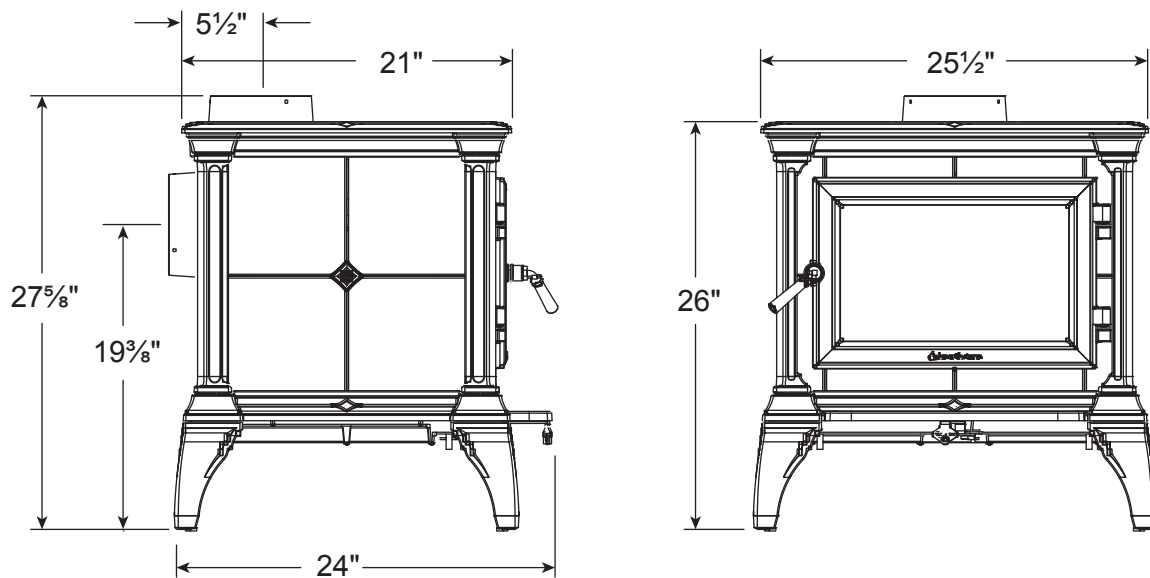

# CASTLETON 8030

WOOD

Minimum Hearth Protection US/Canada:  
Ember Protection Only