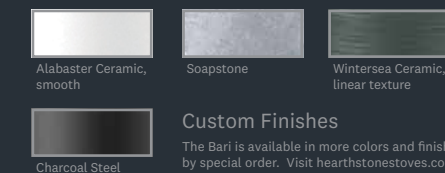

Hearth Protection

Finish Options

Custom Finishes

The Bari is available in more colors and finishes by special order. Visit hearthstonestoves.com to see all of the possibilities.

Specifications

HHV Efficiency	76%
HeatLife™ Burn Time*	14 hours
EPA Certified	0.94 g/hr
Heats up to.....	1,400 sq ft
Firebox Capacity	1.4 cu ft
BTU.....	Up to 35,000
Maximum Log Length	17"
Flue Exit & Diameter	Top - 6"
Ash Pan	Included
Stove Rotation	225°
Weight, Steel.....	310 lbs
Weight, Ceramic.....	430 lbs
Weight, Soapstone.....	485 lbs