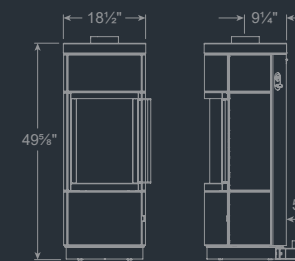

225° Rotation

The Bari rotates smoothly and easily so you can enjoy the fire as you move around your home.

Natural Convective Heat

Hase stoves are built with 2 layers. The space between the inner and outer layers creates a convective air channel that circulates warm air through your home and reduces the outer temperature of the stove.

Hase Wood Stoves

Bari

Bari Plus

Dimensions

Clearances

38" 17"
Side Rear
Single or double wall connector pipe
Stove free to rotate

13" 11" 10"
Side Rear Corner
Single or double wall connector pipe
Stove locked in position

Hearth Protection

Finish Options

Custom Finishes

The Bari is available in more colors and finishes by special order. Visit hearthstonestoves.com to see all of the possibilities.

Specifications

HHV Efficiency	76%
HeatLife™ Burn Time*	14 hours
EPA Certified	0.94 g/hr
Heats up to.....	1,400 sq ft
Firebox Capacity	1.4 cu ft
BTU.....	Up to 35,000
Maximum Log Length	17"
Flue Exit & Diameter	Top - 6"
Ash Pan	Included
Stove Rotation	225°
Weight, Steel.....	310 lbs
Weight, Ceramic.....	430 lbs
Weight, Soapstone.....	485 lbs