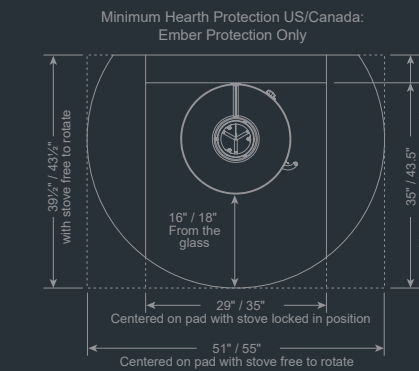

Hase Wood Stoves

Bari

Bari Plus

Dimensions

Clearances

38" 17"
Side Rear
Single or double wall connector pipe
Stove free to rotate

13" 11" 10"
Side Rear Corner
Single or double wall connector pipe
Stove locked in position

Hearth Protection

Finish Options

Custom Finishes

The Bari is available in more colors and finishes by special order. Visit hearthstonestoves.com to see all of the possibilities.

Specifications

HHV Efficiency	76%
HeatLife™ Burn Time*	14 hours
EPA Certified	0.94 g/hr
Heats up to.....	1,400 sq ft
Firebox Capacity	1.4 cu ft
BTU.....	Up to 35,000
Maximum Log Length	17"
Flue Exit & Diameter	Top - 6"
Ash Pan	Included
Stove Rotation	225°
Weight, Steel.....	310 lbs
Weight, Ceramic.....	430 lbs
Weight, Soapstone.....	485 lbs